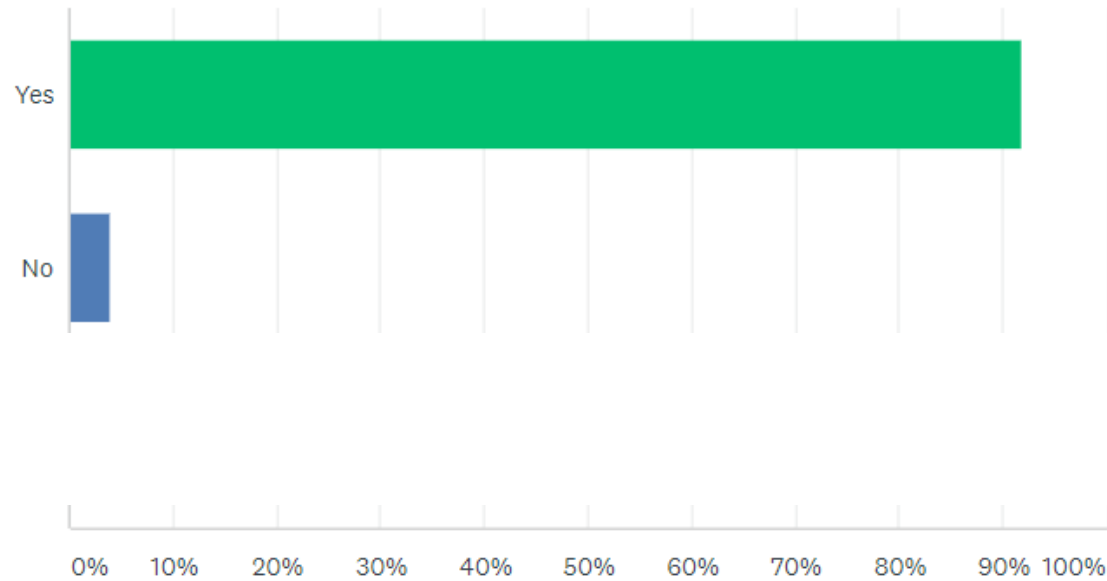

VSA MEMBER SURVEY 2019

Do you know about the Victorian Soaring Association (VSA)?

Answered: 99 Skipped: 66

QUIZ STATISTICS

Percent Correct
0%

Average Score
1.0/2.0 (50%)

Standard Deviation
0.00

Difficulty
1/1